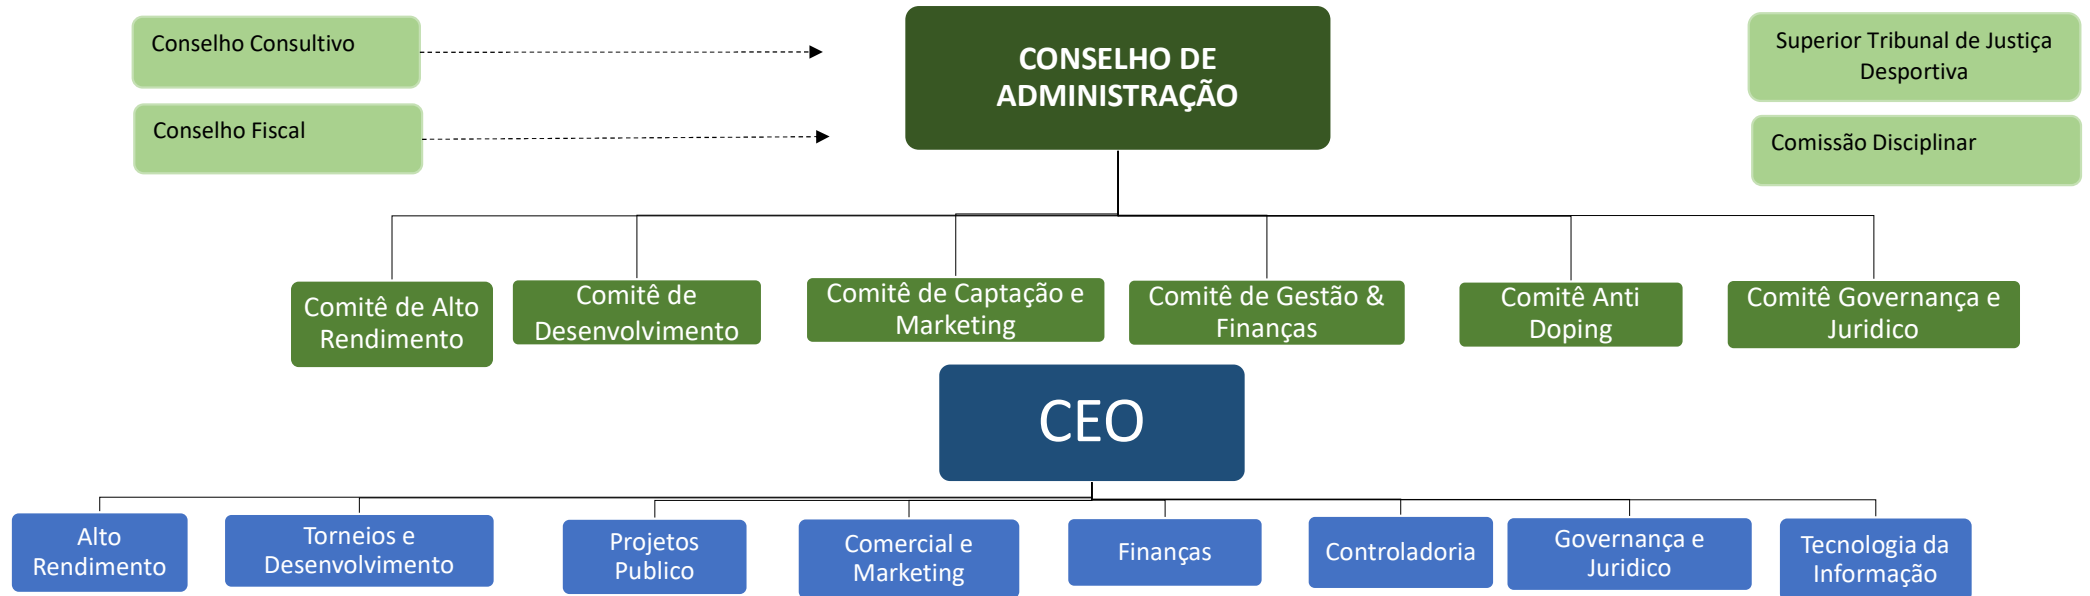

ASSEMBLEIA GERAL

MACULINO XV

HEAD COACH

F. Portugal

COACH AUXILIAR

João da Ros

S&C COACH

A. Guerriero